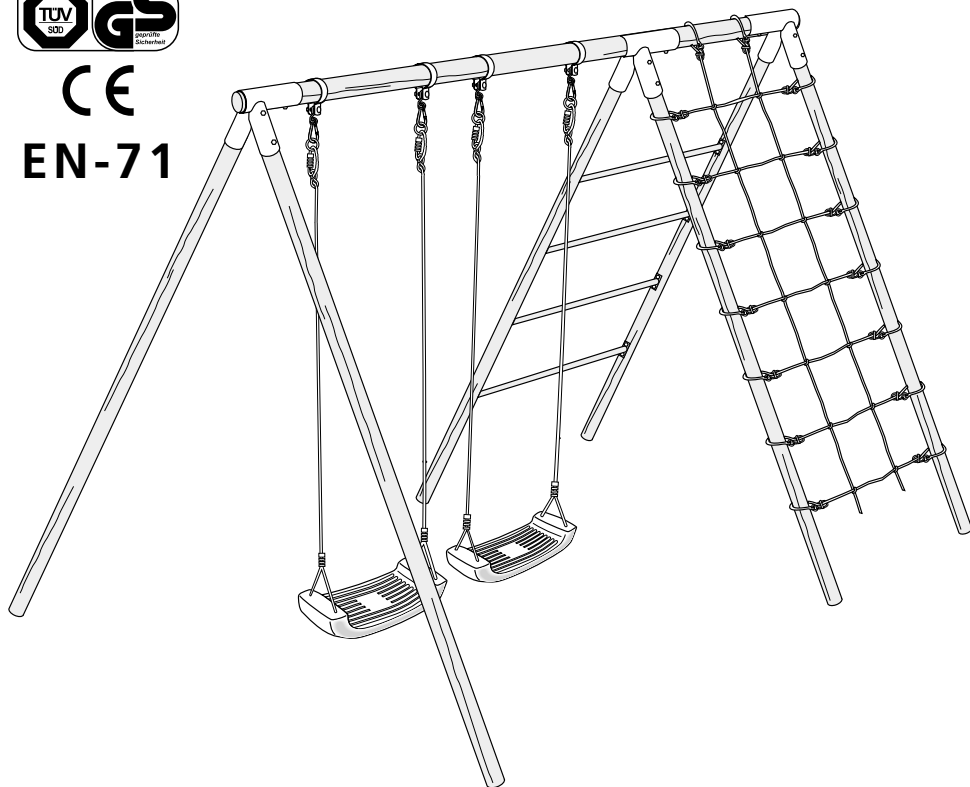

WOODEN SWING ACTIVE

WARNING

CE

EN-71

HÖRBY BRUK

www.horbybruk.se

Sweden

AB Hörby Bruk Slakterigatan 5, 242 35 Hörby Sweden Phone +46 415 16770

Del Nr. Item No.	Antal Qty
①	1
②	6
③	4
④	1
⑤	6
⑥	3
⑦	4
⑧	2
A	38 (50 mm)
B	6 (70 mm)
C	4

Montage.

Assembly.

Montage.

Assembly.

Montage.

Assembly.

HÖRBY BRUK
www.horbybruk.se