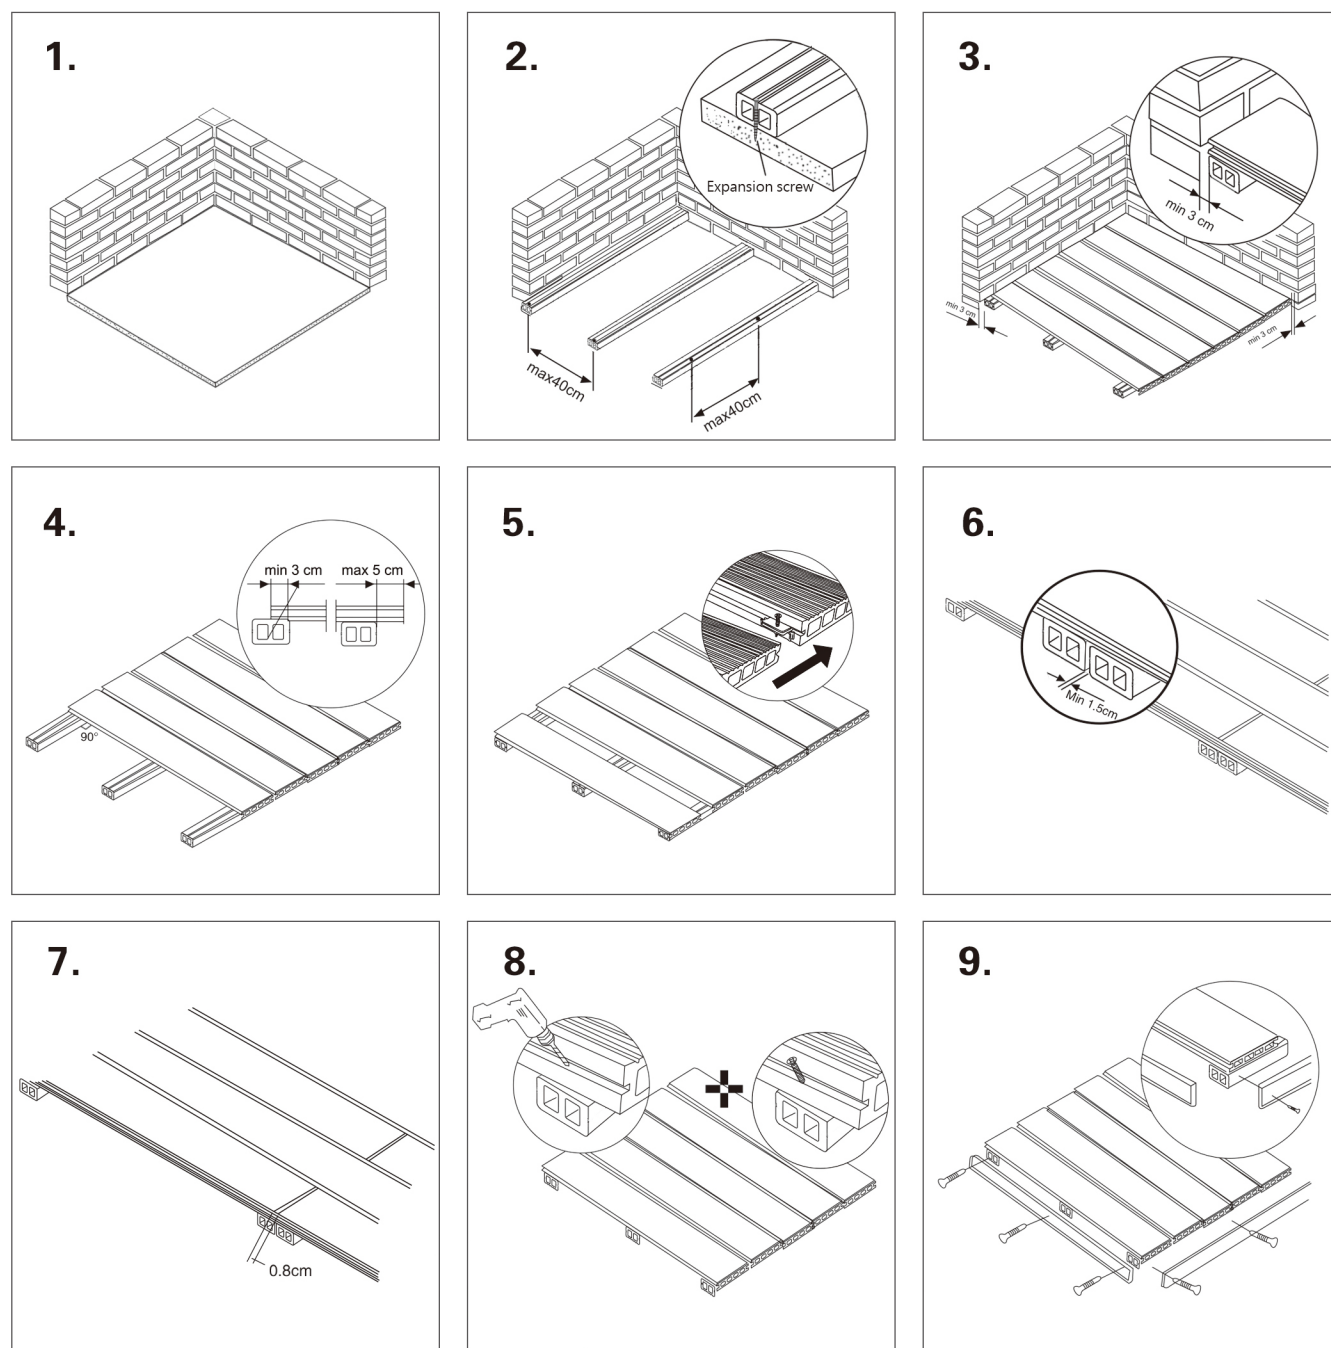

# DECKING INSTALLATION

## INSTALL ACCESSORIES

Decking  
Size: 150x25mm

Joist  
Size: 50x30mm

Nylon clip with S.S. screw

Expansion screw