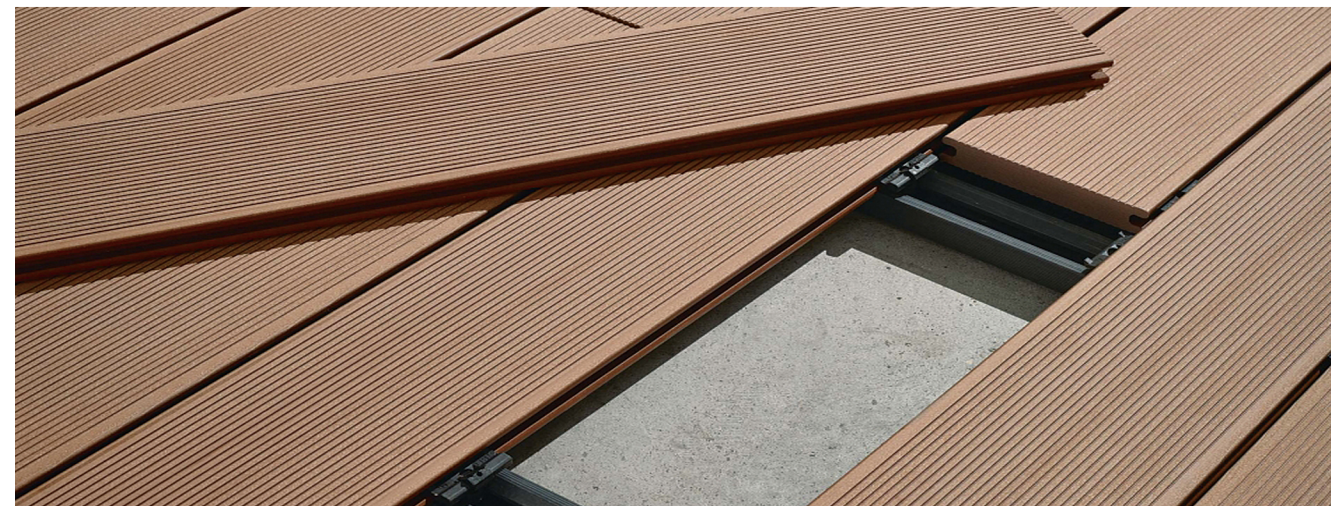

# DECKING INSTALLATION

## INSTALL ACCESSORIES

Decking  
Size: 150x25mm

Joist  
Size: 50x30mm

Nylon clip with S.S. screw

Expansion screw