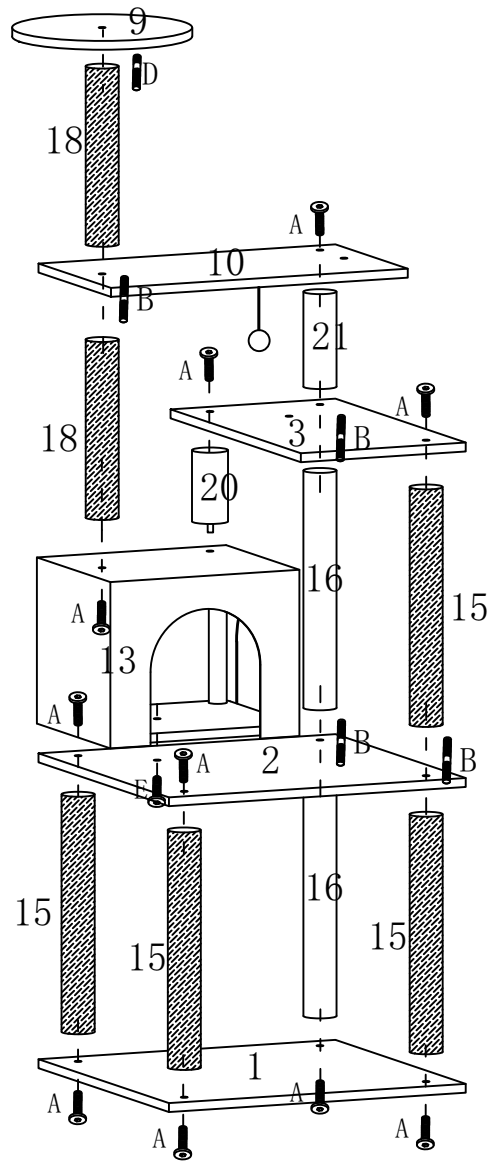

 1PC SIZE 540mm*540mm*15mm	 1PC SIZE 300mm*300mm*15mm	 1PC	 1PC SIZE 260mm
 1PC SIZE 540mm*540mm*15mm	 1PC SIZE 298mm*298mm*15mm	 1PC	 1PC SIZE 120mm
 1PC SIZE 540mm*300mm*15mm	 1PC SIZE 298mm*298mm*15mm	 4PCS SIZE 400mm	 1PC SIZE 160mm
 1PC SIZE 340mm*300mm*15mm	 1PC SIZE 540mm*300mm*15mm	 2PCS SIZE 400mm	 8PCS SIZE 245mm
 1PC SIZE 340mm*300mm*15mm	 1PC SIZE 298mm*298mm*15mm	 1PC SIZE 340mm	
 1PC SIZE 300mm*300mm*15mm	 1PC	 2PCS SIZE 300mm	

Katzenkratzbaum modulierbar

"SCSFÁHSBUUFSNPEVMBCMF"

Accessory	Size	Quantity
A 	10mm*40mm	12pcs
B 	10mm*85mm	5pcs
C 	6mm*35mm	16pcs
D 	10mm*62mm	2pcs
E 	10mm*35mm pcs	2
	5mm	1pc

1

A

$$A=B+C$$

$$A=D+E$$

$$A = F + G$$