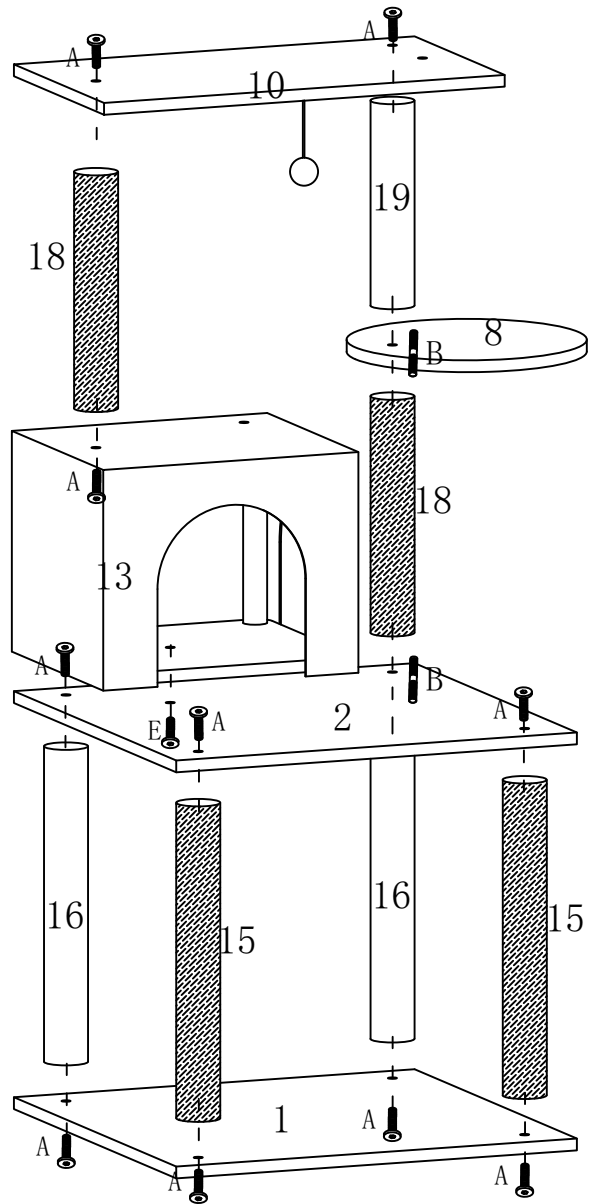

 1PC SIZE 540mm*540mm*15mm	 1PC SIZE 300mm*300mm*15mm	 1PC	 1PC SIZE 260mm
 1PC SIZE 540mm*540mm*15mm	 1PC SIZE 298mm*298mm*15mm	 1PC	 1PC SIZE 120mm
 1PC SIZE 540mm*300mm*15mm	 1PC SIZE 298mm*298mm*15mm	 4PCS SIZE 400mm	 1PC SIZE 160mm
 1PC SIZE 340mm*300mm*15mm	 1PC SIZE 540mm*300mm*15mm	 2PCS SIZE 400mm	 8PCS SIZE 245mm
 1PC SIZE 340mm*300mm*15mm	 1PC SIZE 298mm*298mm*15mm	 1PC SIZE 340mm	
 1PC SIZE 300mm*300mm*15mm	 1PC	 2PCS SIZE 300mm	

Katzenkratzbaum modulierbar

"SCSFÁHSBUUFSNPEVMBCMF"

Accessory	Size	Quantity
A 	10mm*40mm	12pcs
B 	10mm*85mm	5pcs
C 	6mm*35mm	16pcs
D 	10mm*62mm	2pcs
E 	10mm*35mm pcs	2
	5mm	1pc

1

A

$$A=B+C$$

$$A=D+E$$

$$A = F + G$$