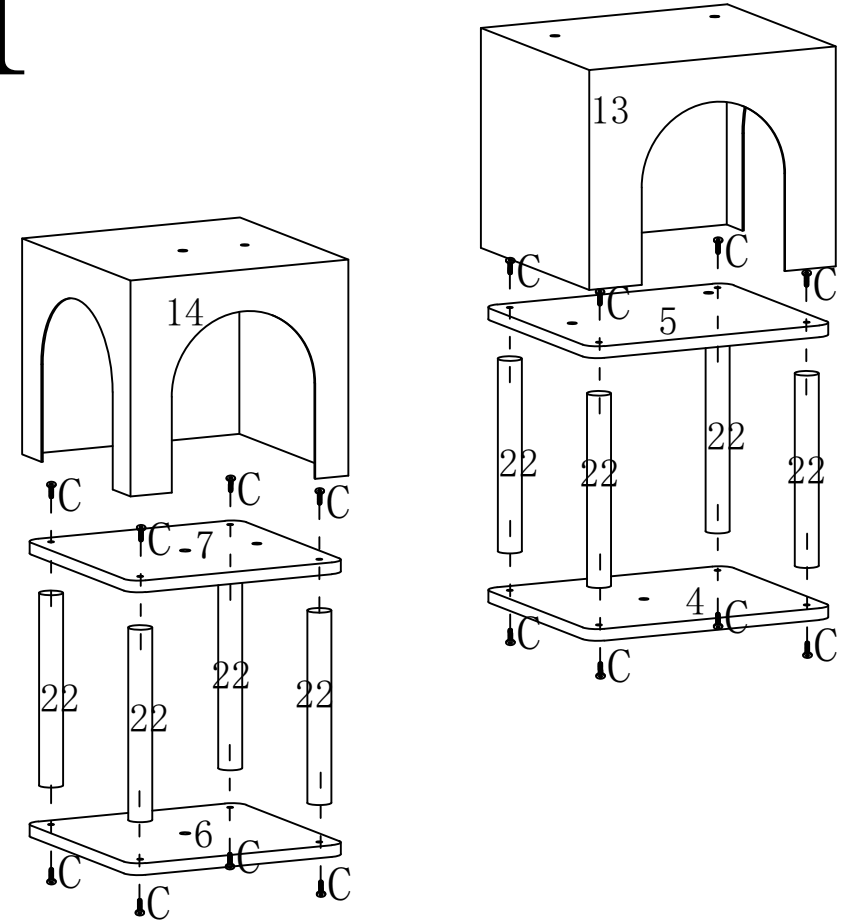

 1PC SIZE 540mm*540mm*15mm	 1PC SIZE 300mm*300mm*15mm	 1PC	 1PC SIZE 260mm
 1PC SIZE 540mm*540mm*15mm	 1PC SIZE 298mm*298mm*15mm	 1PC	 1PC SIZE 120mm
 1PC SIZE 540mm*300mm*15mm	 1PC SIZE 298mm*298mm*15mm	 4PCS SIZE 400mm	 1PC SIZE 160mm
 1PC SIZE 340mm*300mm*15mm	 1PC SIZE 540mm*300mm*15mm	 2PCS SIZE 400mm	 8PCS SIZE 245mm
 1PC SIZE 340mm*300mm*15mm	 1PC SIZE 298mm*298mm*15mm	 1PC SIZE 340mm	
 1PC SIZE 300mm*300mm*15mm	 1PC	 2PCS SIZE 300mm	

Katzenkratzbaum modulierbar

"SCSFÁHSBUUFSNPEVMBCMF"

Accessory	Size	Quantity
A 	10mm*40mm	12pcs
B 	10mm*85mm	5pcs
C 	6mm*35mm	16pcs
D 	10mm*62mm	2pcs
E 	10mm*35mm pcs	2
	5mm	1pc

1

A

$$A=B+C$$

$$A=D+E$$

$$A = F + G$$