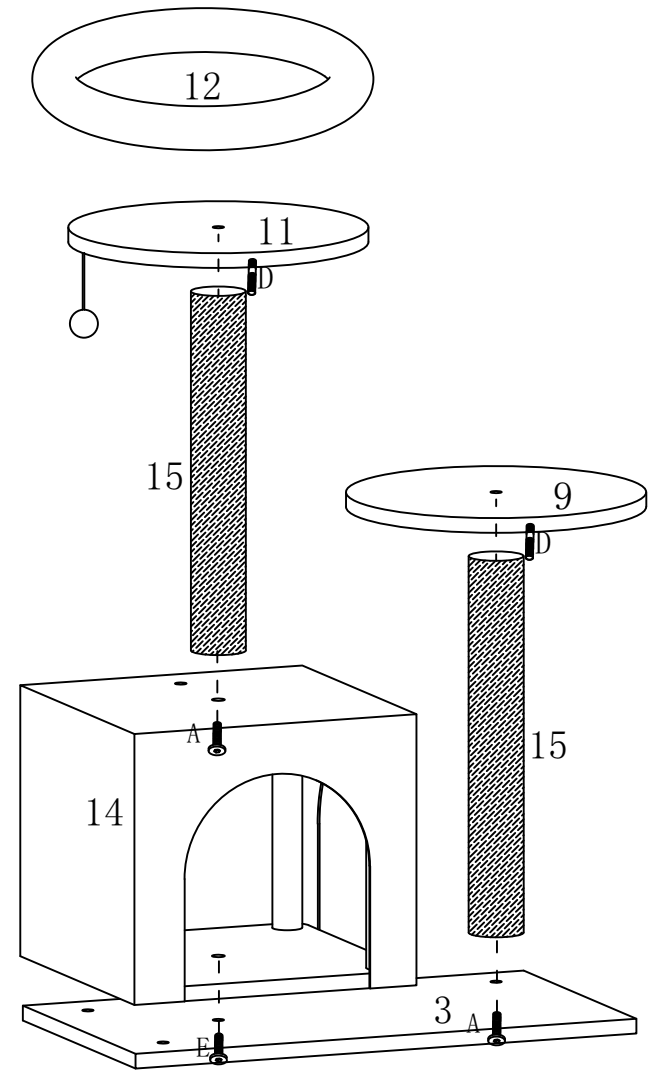

 1PC SIZE 540mm*540mm*15mm	 1PC SIZE 300mm*300mm*15mm	 1PC	 1PC SIZE 260mm
 1PC SIZE 540mm*540mm*15mm	 1PC SIZE 298mm*298mm*15mm	 1PC	 1PC SIZE 120mm
 1PC SIZE 540mm*300mm*15mm	 1PC SIZE 298mm*298mm*15mm	 4PCS SIZE 400mm	 1PC SIZE 160mm
 1PC SIZE 340mm*300mm*15mm	 1PC SIZE 540mm*300mm*15mm	 2PCS SIZE 400mm	 8PCS SIZE 245mm
 1PC SIZE 340mm*300mm*15mm	 1PC SIZE 298mm*298mm*15mm	 1PC SIZE 340mm	
 1PC SIZE 300mm*300mm*15mm	 1PC	 2PCS SIZE 300mm	

Katzenkratzbaum modulierbar

"SCSFÁHSBUUFSNPEVMBCMF"

Accessory	Size	Quantity
A 	10mm*40mm	12pcs
B 	10mm*85mm	5pcs
C 	6mm*35mm	16pcs
D 	10mm*62mm	2pcs
E 	10mm*35mm pcs	2
	5mm	1pc

1

A

$$A=B+C$$

$$A=D+E$$

$$A = F + G$$